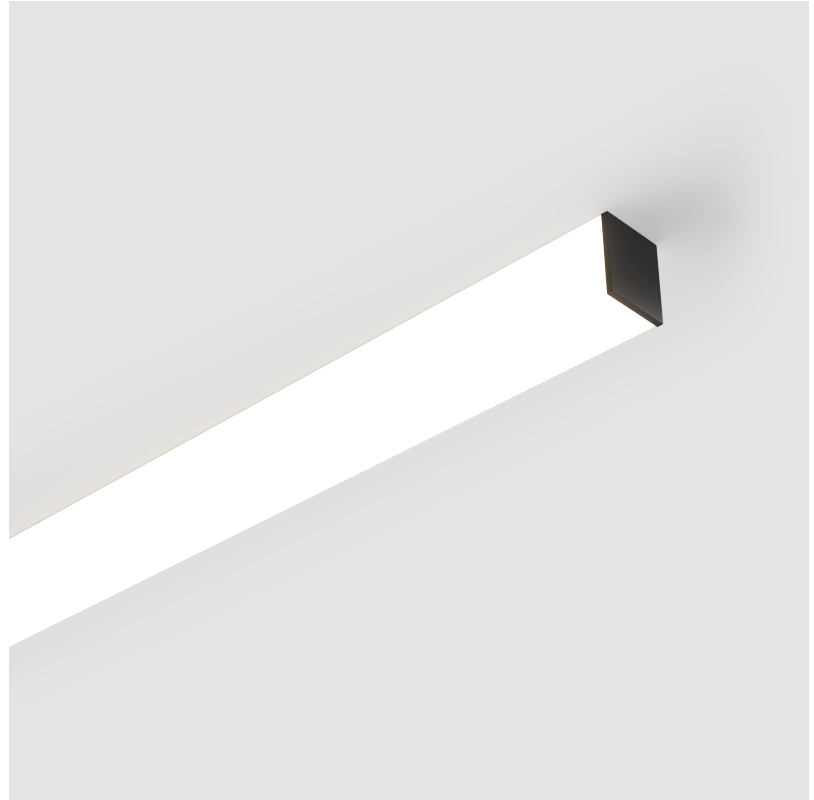

FINO SURFACE

A3FI-SUR-SYS

base number

1. To build a product code in our configurator select the specify button on the base model # product page
2. To build a manual product code on this datasheet choose from the options listed below in blue font and add the suffix to the base model #

GENERAL

Series: Fino
Brand: Prolicht
Division: Architectural
Mounting Type: Surface
Mounting Location: Ceiling
Subcategory: Profile

PHYSICAL

Length (mm): Custom length
Length (in): Custom length
Fixture Finish: SSR / BKV / CWI / CRY / HAB / UFT / ITA / RUA / FTG / MYG / LOD / PUS / FRO / FUP / KIA / POP / BLS / SPG / MEY / GOH / GUM / CHC / COM / ABZ / JAG / OBR / MOS / ROR
Upon Request: Printed Letters & Signs

ELECTRICAL

Lamp Type: LED (Zhaga Standard)
Dimming: 0-10V Dimming / Phase Dimming (120Vac Only)
Driver Included: Yes
Driver Location: Integrated
Driver Type: Constant Current - 120 / 277Vac
Driver Class: Class 2
Input Voltage (V): 120 - 277
Constant Current (MA): 350 / 100-125 / 350

LED

Lamp Life (hrs): 50000
Upon Request: Special Color Temperature RGB-W Tunable CRI (no minimum qty) price increase + longer lead time

OPTICAL

RATINGS AND CERTIFICATIONS

Certified By: Certified for North American Standards
IP rating: IP20