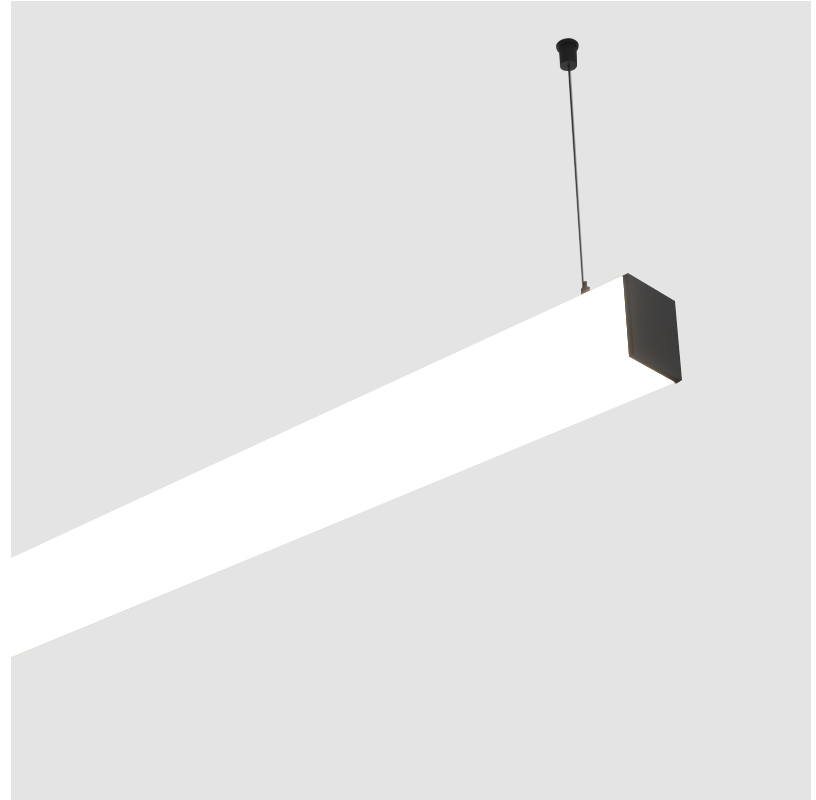

PROJECT	_____
TYPE	_____
SPECIFIER	_____
QUANTITY	_____
DATE	_____

FINO SUSPENSION

A3FI-SUS-SYS

base number

1. To build a product code in our configurator select the specify button on the base model # product page
2. To build a manual product code on this datasheet choose from the options listed below in blue font and add the suffix to the base model #

GENERAL

Series: Fino
Brand: Prolicht
Division: Architectural
Mounting Type: Suspension
Mounting Location: Ceiling
Subcategory: Profile

PHYSICAL

Length (mm): Custom length
Length (in): Custom length
Fixture Finish: SSR / BKV / CWI / CRY / HAB / UFT / ITA / RUA / FTG / MYG / LOD / PUS / FRO / FUP / KIA / POP / BLS / SPG / MEY / GOH / GUM / CHC / COM / ABZ / JAG / OBR / MOS / ROR
Upon Request: Printed Letters & Signs

ELECTRICAL

Lamp Type: LED (Zhaga Standard)
Dimming: 0-10V Dimming / Phase Dimming (120Vac Only)
Driver Included: Yes
Driver Location: Integrated
Driver Type: Constant Current - 120 / 277Vac
Driver Class: Class 2
Input Voltage (V): 120 - 277
Constant Current (MA): 350 / 100-125 / 350

LED

Lamp Life (hrs): 50000
Upon Request: Special Color Temperature RGB-W Tunable CRI (no minimum qty) price increase + longer lead time

OPTICAL

RATINGS AND CERTIFICATIONS

Certified By: Certified for North American Standards
IP rating: IP20